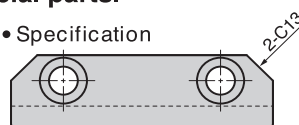

a	d	d₁	h	t	Catalog No.	W	L	T
7.5	7	11	15	7		23	100	30
							160	
							220	
7.5	7	11	26	7			100	41
							160	
							220	
10	11	18	10	13	BGLDW		100	25
							160	
							220	
10	11	18	15	13		28	100	35
							160	
							220	
10	11	18	26	13			100	56
							160	
							220	

Order

Catalog No. - **W** - **L** - **T**

■ We are ready to accept requests or orders for special parts.

Option

Option Code	Specification
CM	With chamfering (C13) on corners for relief (2 corners). Please instruct CM13 when ordering.

• Specification