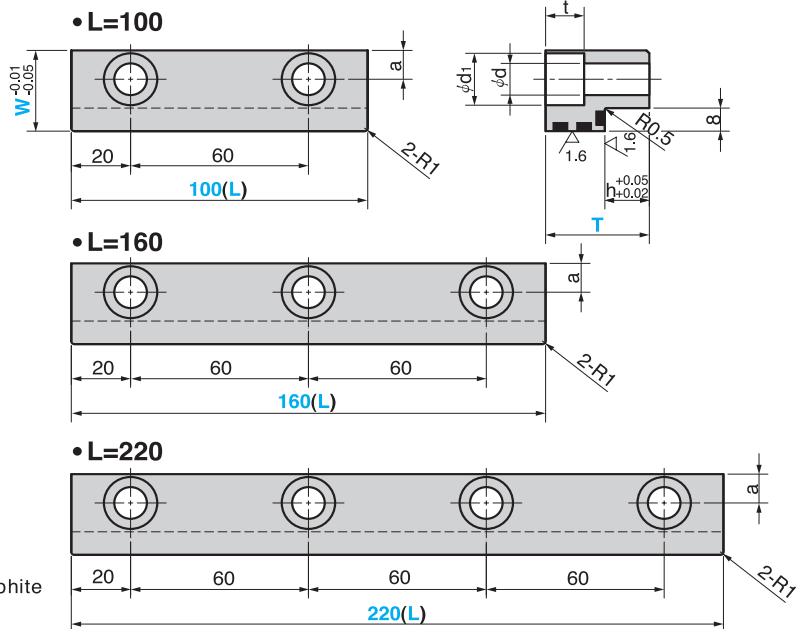

Guide Rail Oilless, Copper Alloy, L-shaped Type – For Slide Core

BGLDW

a	d	d ₁	h	t	Catalog No.	W	L	T
7.5	7	11	15	7		23	100	30
							160	
							220	
7.5	7	11	26	7			100	41
							160	
							220	
10	11	18	10	13	BGLDW		100	25
							160	
							220	
10	11	18	15	13		28	100	35
							160	
							220	
10	11	18	26	13			100	56
							160	
							220	

Order

Catalog No. - **W** - **L** - **T**

■ We are ready to accept requests or orders for special parts.

Option

Option Code	Specification
CM	With chamfering (C13) on corners for relief (2 corners). Please instruct CM13 when ordering.

• Specification

Order **BGLDW 23-160-41-CM13**