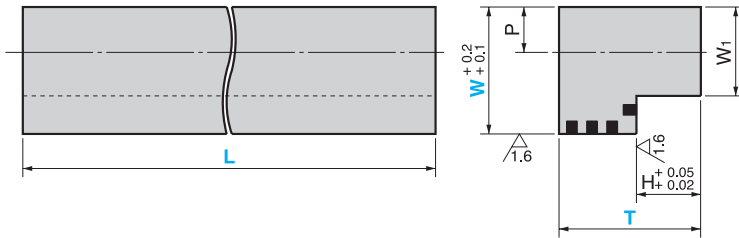

Guide Rail L-shape Blank Type – For Slide Core

BGLX

Material : Bronze with Graphite(CAC304+GR)

W ₁	H	Recommended Mounting Hole		Catalog No.	W	L	T
		P	Size				
14.5	5	8	M 8	BGLX	20	320	15
							20
	25						
	23						
17.5	10	10	M 8	BGLX	25	320	28
							28
	33						
	43						
19	15	12	M10	BGLX	30	320	38
							43
	53						
	43						
23	20	14	M12	BGLX	35	605	43
							45
	53						
	63						
28	20	14	M12	BGLX	40	605	45
							55
63							
65							

Order

Catalog No. **BGLX** W **20** - L **320** - T **25**