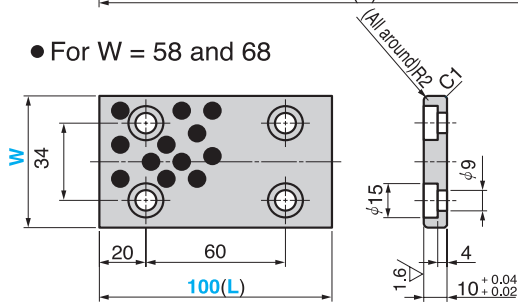

# Slide Plate – Bronze High Pressure Type

BLT

● For W = 18, 28, 38, 48

● For W = 58 and 68

● Sliding Direction

Bolt  
Special brazier head bolt M8 x 15

Material : Bronze with Graphite  
(CAC304+GR)

# Slide Plate – Bronze High Pressure Type

Catalog No.	W	(L)
		100
	18	160
		220
		100
	28	160
		220
		100
	38	160
BLT		220
		100
	48	160
		220
		100
	58	160
		220
		100
	68	160
		220

Order

Catalog No.	W	–	(L)
BLT	48	–	160