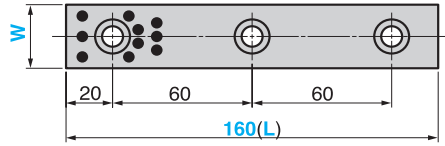

# Slide Plate – Bronze High Pressure Type

BLT

● For W = 18, 28, 38, 48

● For W = 58 and 68

● Sliding Direction

Bolt  
Special brazier head bolt M8 x 15

Material : Bronze with Graphite  
(CAC304+GR)

# Slide Plate – Bronze High Pressure Type

Catalog No.	W	(L)
		100
	18	160
		220
		100
	28	160
		220
		100
	38	160
BLT		220
		100
	48	160
		220
		100
	58	160
		220
		100
	68	160
		220

Order

Catalog No.	W	–	(L)
BLT	48	–	160