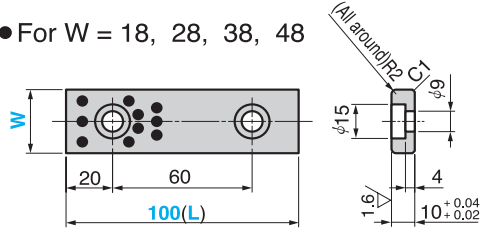

# Slide Plate – Bronze High Pressure Type

BLT

● For W = 18, 28, 38, 48

● For W = 58 and 68

● Sliding Direction

Bolt  
Special brazier head bolt M8 x 15

Material : Bronze with Graphite  
(CAC304+GR)

# Slide Plate – Bronze High Pressure Type

Catalog No.	W	(L)
		100
	18	160
		220
		100
	28	160
		220
		100
	38	160
BLT		220
		100
	48	160
		220
		100
	58	160
		220
		100
	68	160
		220

Order

Catalog No.	W	–	(L)
BLT	48	–	160