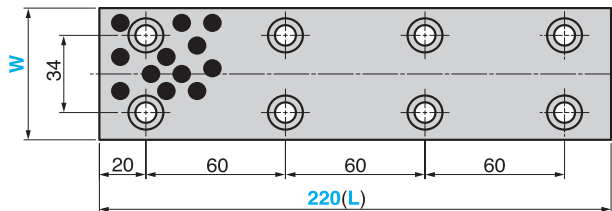

# Slide Plate – Bronze High Pressure Type

BLT

● For W = 18, 28, 38, 48

● For W = 58 and 68

● Sliding Direction

Bolt  
Special brazier head bolt M8 x 15

Material : Bronze with Graphite  
(CAC304+GR)

# Slide Plate – Bronze High Pressure Type

Catalog No.	W	(L)
		100
	18	160
		220
		100
	28	160
		220
		100
	38	160
BLT		220
		100
	48	160
		220
		100
	58	160
		220
		100
	68	160
		220

Order

Catalog No.	W	–	(L)
BLT	48	–	160