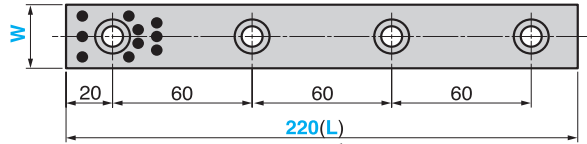

# Slide Plate – Bronze High Pressure Type

BLT

● For W = 18, 28, 38, 48

● For W = 58 and 68

● Sliding Direction

Bolt  
Special brazier head bolt M8 x 15

Material : Bronze with Graphite  
(CAC304+GR)

# Slide Plate – Bronze High Pressure Type

Catalog No.	W	(L)
		100
	18	160
		220
		100
	28	160
		220
		100
	38	160
BLT		220
		100
	48	160
		220
		100
	58	160
		220
		100
	68	160
		220

Order

Catalog No.	W	–	(L)
BLT	48	–	160