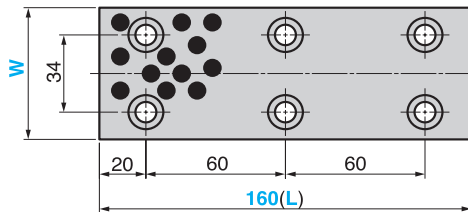

# Slide Plate – Bronze High Pressure Type

BLT

● For W = 18, 28, 38, 48

● For W = 58 and 68

● Sliding Direction

Bolt  
Special brazier head bolt M8 x 15

Material : Bronze with Graphite  
(CAC304+GR)

# Slide Plate – Bronze High Pressure Type

Catalog No.	W	(L)
		100
	18	160
		220
		100
	28	160
		220
		100
	38	160
BLT		220
		100
	48	160
		220
		100
	58	160
		220
		100
	68	160
		220

Order

Catalog No.	W	–	(L)
BLT	48	–	160