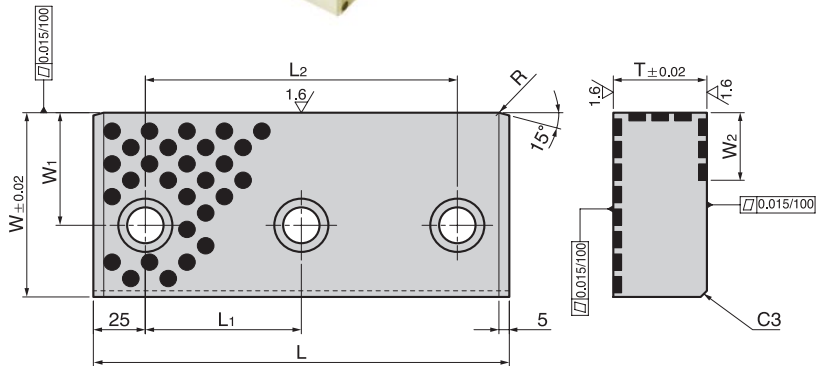

BGLF3 (Lower Type)

Material : Bronze with Graphite
(CAC304+GR)

Catalog No.	W	T	L	W ₁	W ₂	W ₃	L ₁	L ₂	d	d ₁	h
BGLF3 7032125			125				–	75			
BGLF3 7032150	70	32	150	40	25	40	–	100	13	20	14.5
BGLF3 7032200			200				75	150			
BGLF3 9045125			125				–	75			
BGLF3 9045150	90	45	150	55	30	55	50	100	18	26	17.5
BGLF3 9045200			200				100	150			