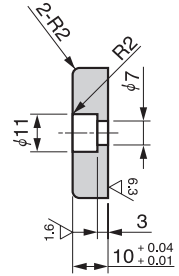

BOML

● Sliding Direction

 Bolt
M6×15

Material : Bronze with Graphite
(CAC304+GR)

L ₁	L ₂	Catalog No.	W	L
45	15			75
50			18	100
75	25			125
100				150
45	15			75
50			28	100
75	25	BOML		125
100				150
45	15			75
50			38	100
75	25			125
100				150
45	15			75
50			48	100
75	25			125
100				150

Order

Catalog No. **BOML** W **28** - L **100**

■ We are ready to accept requests or orders for special parts.