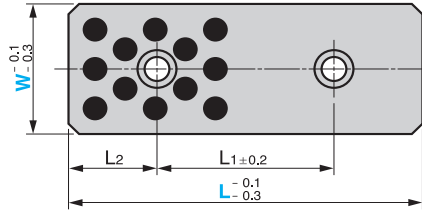

BOML

● Sliding Direction

 Bolt
M6×15

Material : Bronze with Graphite
(CAC304+GR)

L ₁	L ₂	Catalog No.	W	L
45	15			75
50			18	100
75	25			125
100				150
45	15			75
50			28	100
75	25	BOML		125
100				150
45	15			75
50			38	100
75	25			125
100				150
45	15			75
50			48	100
75	25			125
100				150

Order

Catalog No. **BOML** W **28** - L **100**

■ We are ready to accept requests or orders for special parts.