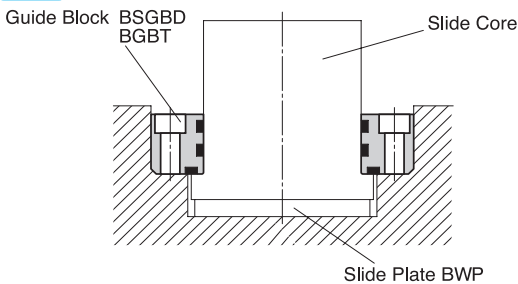

BSGBD

Material : Bronze with Graphite (CAC304+GR)
Oilless Type Area (Hatched Area)

| Catalog No. | (W) | (L) | (T) |
|-------------|-----|-----|-----|
| BSGBD | 35 | 90 | 25 |
| | | 150 | 35 |
| | | 210 | |
| | | 270 | |

Option

| Option Code | Specification |
|-------------|--|
| CM | With chamfering (C10) on corners for relief (2 corners). Please instruct CM10 when ordering. |

Order

Catalog No. **BSGBD** (W) **35** - (L) **150** - (T) **25**

Example

Order **BSGBD35 - 270 - 35 - CM10**

• CM Specification