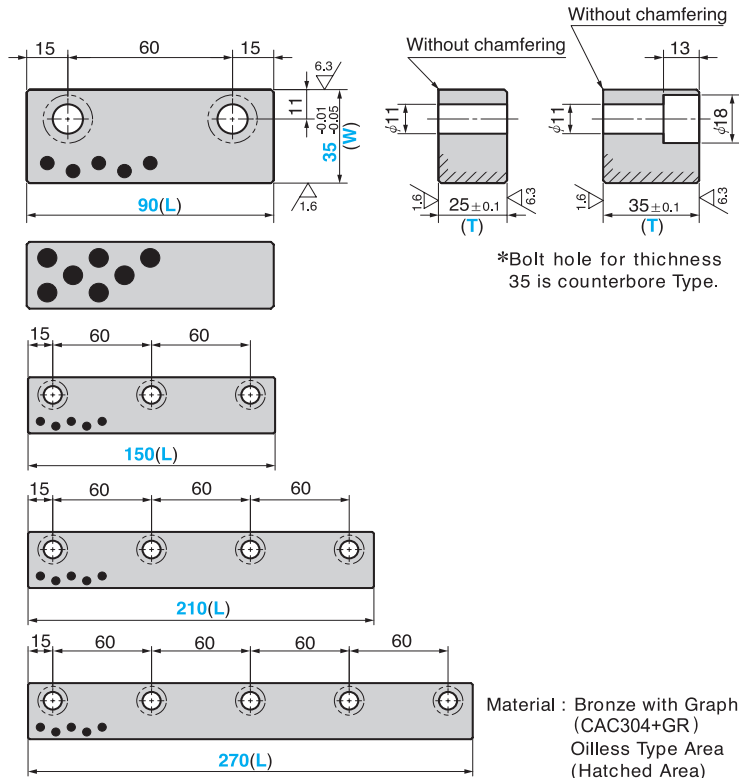

BSGBD

Material : Bronze with Graphite (CAC304+GR)
Oilless Type Area (Hatched Area)

| Catalog No. | (W) | (L) | (T) |
|-------------|-----|-----|-----|
| BSGBD | 35 | 90 | 25 |
| | | 150 | 35 |
| | | 210 | |
| | | 270 | |

Option

| Option Code | Specification |
|-------------|--|
| CM | With chamfering (C10) on corners for relief (2 corners). Please instruct CM10 when ordering. |

Order

Catalog No. **BSGBD** (W) **35** - (L) **150** - (T) **25**

Example

Order **BSGBD35 - 270 - 35 - CM10**

• CM Specification